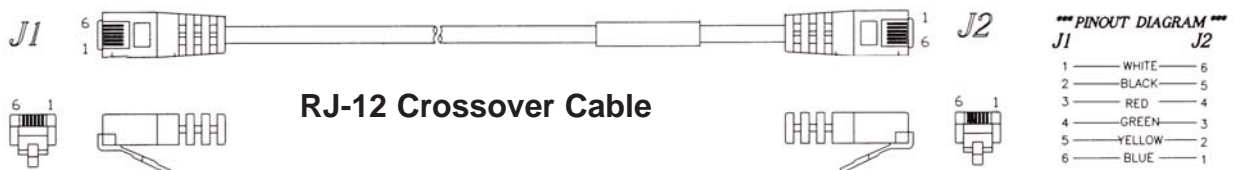

What is the Mimic Panel?

The Mimic Panel is a small monitor box that duplicates the LED indicator lights, the audible warning buzzer, and the push-to-test button on the HGD series hydrogen gas detectors. The Mimic Panel is connected to the remote hydrogen gas detectors with standard crossover six-wire telephone cables. See below.

1) Small footprint, easy installation.
2) May be located up to 1000' away
3) Powered by the remote Hydrogen Gas Detectors

The green LED indicates the HGD is powered up, the yellow LED lights up when 1% hydrogen is detected. The red LED lights and the warning buzzer comes on at 2% hydrogen.