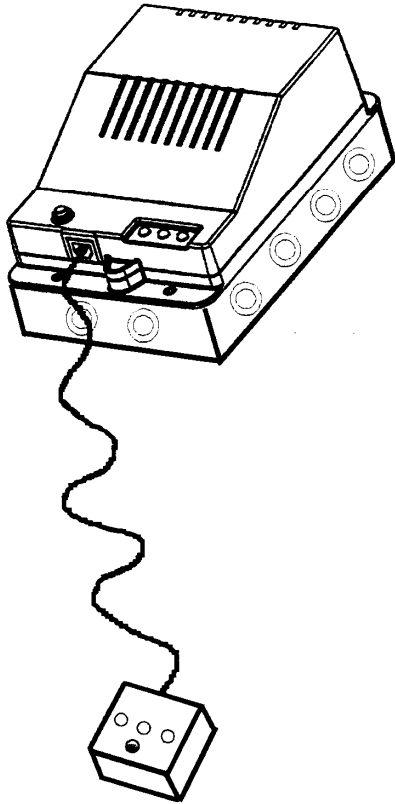

# HGD - Hydrogen Gas Detector

## Optional Accessories

← **Hydrogen Gas Detector**  
Mount on or near the ceiling.

← **Optional Steel Junction Box**  
For hardwiring through a conduit.  
Mates with the gas detector box.

← **Optional Modular Cable**  
6 position, 6 contact, standard style.  
Cable can be any length.

← **Optional Remote**  
Includes duplicate:  
Push-to-Test Button  
Power-On Green LED  
1% Caution Yellow LED  
2% Warning Red LED  
Available with or without a buzzer.

**Mount the Remote at eye-level, in another room, wherever you wish.**